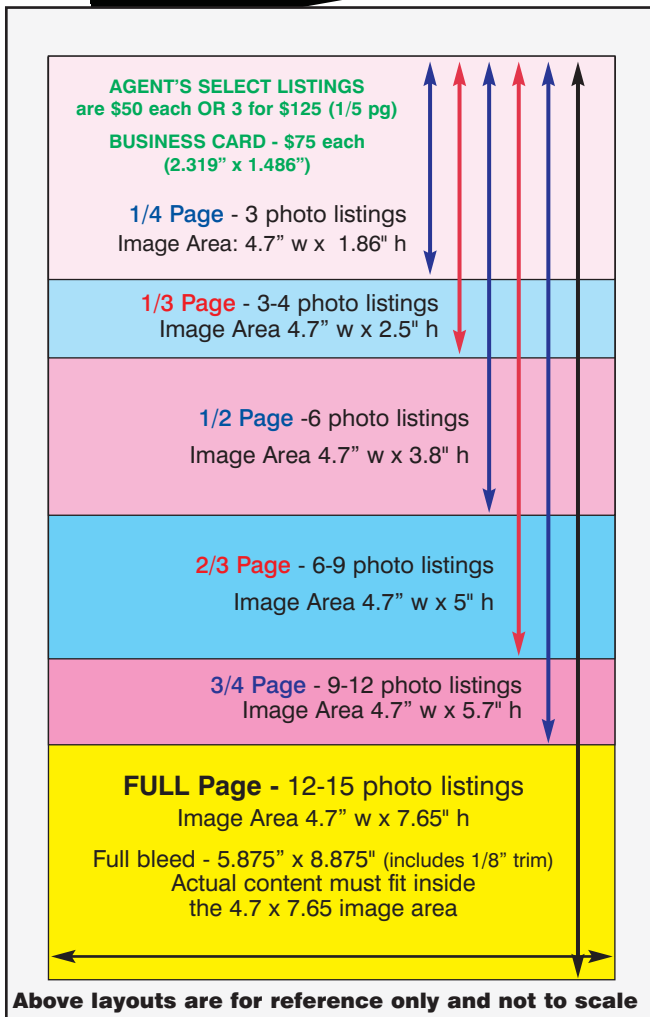

Multi Media • Web • Print • Mail

Magazine Ad DEADLINES are the 3rd thru 8th each month.

Distribution begins the 20th-22nd • Place On-Line Ads 24/7*

- Local
- Regional
- Statewide
- Worldwide
- Print Media
- US Mail
- Digital Media
- Website
- Social Media

• FULL COLOR, GLOSS CATALOG PLUS INTERACTIVE DIGITAL MAGAZINE

- Residential • Commercial For Sale/Lease/Rent, Businesses, Services, Open House Events
- DISTRIBUTION to 800+ high-traffic locations in Oregon
- Hundreds of Copies mailed WEEKLY to Local, Regional & Out-of-State Real Estate & Relocation Requests
- WWW: You'll be on the Top Ranking, Most "Googled" Oregon Real Estate Website!
- Each listing is posted on-line our search engine and shared with Social Media
- On-line Open House Events & Virtual Tours Included

	Open	Commitment/Discount	Open	Commitment/Discount
Full Page:	\$435	\$380	1/2 Page:	\$275 \$250
3/4 Page:	\$375	\$335	1/3 Page:	\$185 \$175
2/3 Page:	\$315	\$295	1/4 Page:	\$165 \$155

AGENT'S SELECT LISTINGS: \$55 each OR 2 for \$100

BUSINESS CARD: \$55 each (2.319" x 1.486")

VIRTUAL TOURS STARTING AT \$55

• FRONT COVER: \$150 (minimum 1/2 page order required)

ALL listings, Virtual Tours/Open Houses PLUS Interactive Magazine posted on-line Move2Oregon.com + Social Media FREE