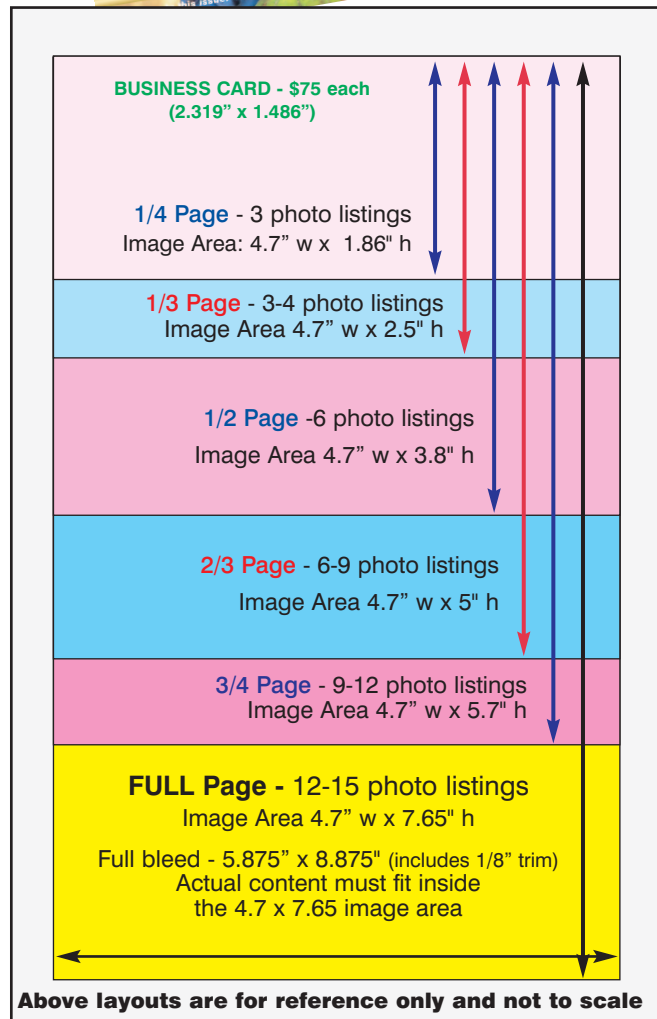

Multi Media • Web • Print • Mail
Magazine Ad DEADLINES are the 3rd thru 8th each month.

Distribution begins the 20th-21st • Ads Placed On-Line

- Local
- Regional
- Statewide
- Worldwide
- Print Media
- US Mail
- Digital Media
- Website
- Social Media

• FULL COLOR, GLOSS CATALOG PLUS INTERACTIVE DIGITAL MAGAZINE
 Residential • Commercial
 For Sale/Lease/Rent, Businesses, Services, Open House Events
• DISTRIBUTION to 800+ high-traffic locations in So. Oregon & the Coast
• Hundreds of Copies mailed WEEKLY to Local, Regional & Out-of-State Real Estate & Relocation Requests
• WWW: You'll be on the Top Ranking, Most "Googled" Oregon Real Estate Website!
Each listing is posted on-line our search engine and shared with Social Media
• On-line Open House Events & Virtual Tours Included

	Open	Commitment/Discount	Open	Commitment/Discount
Full Page:	\$435	\$380	1/2 Page:	\$275 \$255
3/4 Page:	\$375	\$335	1/3 Page:	\$205 \$195
2/3 Page:	\$315	\$295	1/4 Page:	\$195 \$175

BUSINESS CARD: \$75 each (2.319" x 1.486")