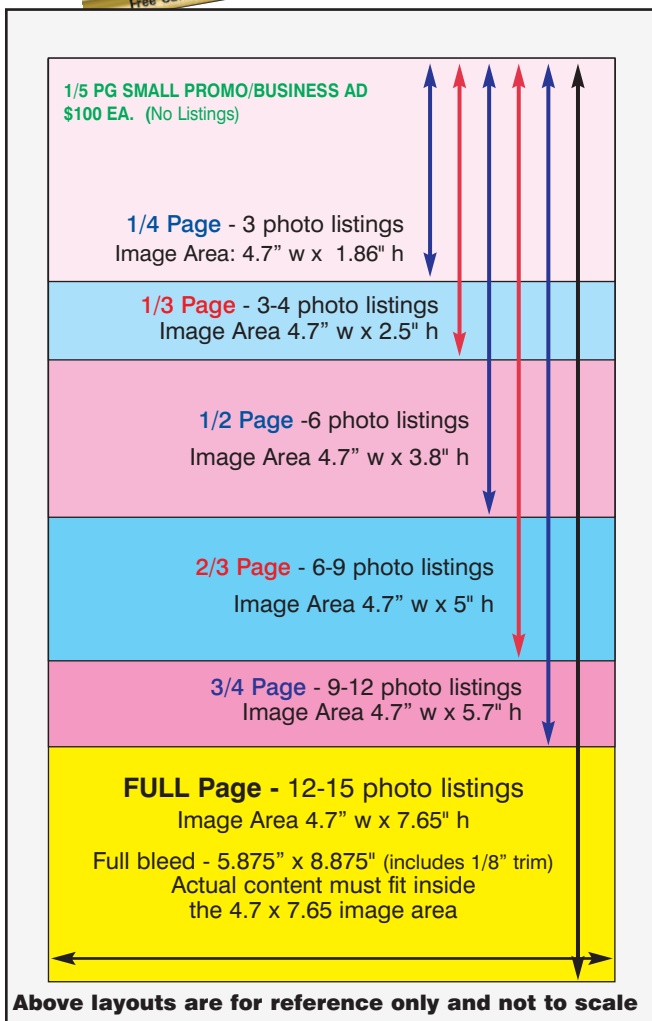

Questions? Call: **541-773-5744**

or email: ads@move2oregon.com • www.move2oregon.com